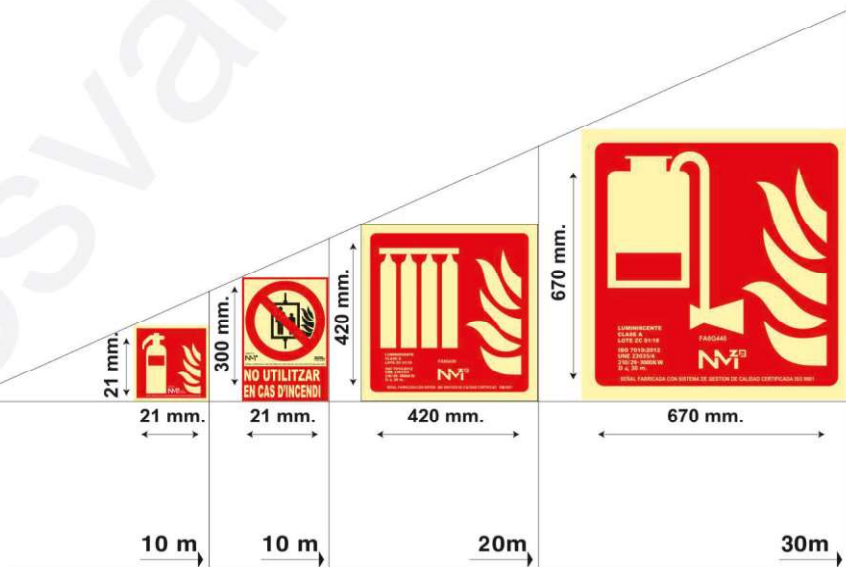

CLASE B (PVC 0'7 mm)
RD00A111.....210X210
RD03111.....420X420
FRD0G011.....670X670
PVC Glasspack 0'4 mm
RD00A311.....210X210
CLASE A (PVC 1 mm)
A0A411.....210X210
A03411.....420X420
FA0G11.....670X670

CLASE B (PVC 0'7 mm)
FRD00A112.....210x210
RD03112.....420X420
FRD0G012.....670x670
CLASE A (PVC 1 mm)
FA0A412.....210X210
FA03412.....420X420
FA0G12.....670X670
CLASE A (ALUMINIO 0'5)
A00A912.....210X210

CLASE B (PVC 0'7 mm)
RD00A121.....210X210
RD03121.....420X420
FRD0G021.....670X670
CLASE A (PVC 1 mm)
A0A421.....210X210
A03421.....420X420
FA0G21.....670X670

CLASE B (PVC 0'7 mm)
RD0A130.....210X210
FRD03130.....420X420
FRD0G030.....670X670
CLASE A (PVC 1 mm)
A0A430.....210X210
FA03430.....420X420
FA0G30.....670X670

CLASE B (PVC 0,7 mm)
FRD03036.....420x420
FRD0G036.....670x670
CLASE A (PVC 1 mm)
FA03436.....420x420
FA0G436.....670x670

CLASE B (PVC 0,7 mm)
FRD03037.....420x420
FRD0G037.....670x670
CLASE A (PVC 1 mm)
FA03437.....420x420
FA0G437.....670x670

CLASE B (PVC 0,7 mm)
FRD03038.....420x420
FRD0G038.....670x670
CLASE A (PVC 1 mm)
FA03438.....420x420
FA0G438.....670x670

CLASE B (PVC 0,7 mm)
FRD03039.....420x420
FRD0G039.....670x670
CLASE A (PVC 1 mm)
FA03439.....420x420
FA0G439.....670x670

CLASE B (PVC 0,7 mm)
FRD03040.....420x420
FRD0G040.....670x670
CLASE A (PVC 1 mm)
FA03440.....420x420
FA0G440.....670x670

DISTANCIA DE VISIÓN MÁXIMA EN METROS